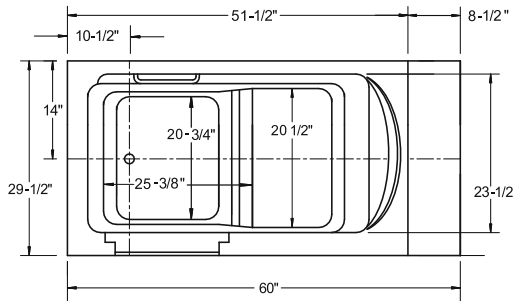

Model B3052 for Tight Bathrooms

- Dimensions: 30"W x 52"L x 40"H
- Seat: 20½ inches wide
- More water depth for a deeper soak

Model B3054 – Most Popular

- Dimensions: 30"W x 54"L x 38"H
- Seat: 20½ inches wide
- Top seller; best tub size for most people

Model B3150 for Tight Bathrooms

- Dimensions: 31"W x 50"L x 36"H
- Often selected for tight bathroom spaces
- Wide seat: 22 in. | Door: 16 in. at top

Model B3153 for 250-300 lb Users

- Dimensions: 31"W x 53"L x 36"H
- Extra bathing space and legroom
- Wide seat: 22 in. | Door: 18 in. at top

Model B3355 – Extra Wide

- Dimensions: 33"W x 55"L x 40"H
- For 300-350 lbs. users
- Extra wide seat: 25½ in. | Door: 23½ in.

Major Options for All Models

1. Soaker Walk-in Tub (No Hydrotherapy Options)
2. Hydromassage Therapy with 10 Adjustable Water Jets
3. Air Massage Therapy with 18 Air Jets
4. Dual Massage Therapy which combines 10 Water Jets and 16 Air Jets

BlissTubs
CHOOSE PEACE OF MIND

Tub Dimensions

B3054

B3052

B3153

B2651

Accessory Options

- Wall-mounted shower slide bar
- In-line heater for hydromassage systems
- Matching end panel for one or two wall installations; selected models only
- Specially tailored shower curtain and rod
- Chromotherapy
- Aromatherapy
- Ozone purification system