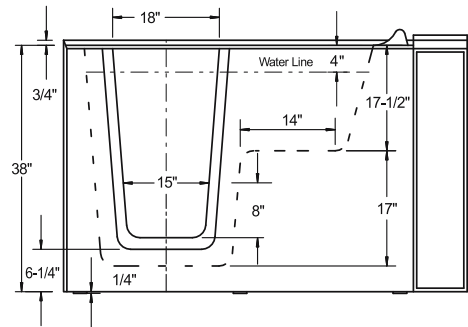

Model B3052 for Tight Bathrooms

- Dimensions: 30"W x 52"L x 40"H
- Seat: 20½ inches wide
- More water depth for a deeper soak

Model B3054 – Most Popular

- Dimensions: 30"W x 54"L x 38"H
- Seat: 20½ inches wide
- Top seller; best tub size for most people

Model B3150 for Tight Bathrooms

- Dimensions: 31"W x 50"L x 36"H
- Often selected for tight bathroom spaces
- Wide seat: 22 in. | Door: 16 in. at top

Model B3153 for 250-300 lb Users

- Dimensions: 31"W x 53"L x 36"H
- Extra bathing space and legroom
- Wide seat: 22 in. | Door: 18 in. at top

Model B3355 – Extra Wide

- Dimensions: 33"W x 55"L x 40"H
- For 300-350 lbs. users
- Extra wide seat: 25½ in. | Door: 23½ in.

Major Options for All Models

1. Soaker Walk-in Tub (No Hydrotherapy Options)
2. Hydromassage Therapy with 10 Adjustable Water Jets
3. Air Massage Therapy with 18 Air Jets
4. Dual Massage Therapy which combines 10 Water Jets and 16 Air Jets

BlissTubs
CHOOSE PEACE OF MIND

Tub Dimensions

B3054

B3052

B3153

B2651

Accessory Options

- Wall-mounted shower slide bar
- In-line heater for hydromassage systems
- Matching end panel for one or two wall installations; selected models only
- Specially tailored shower curtain and rod
- Chromotherapy
- Aromatherapy
- Ozone purification system