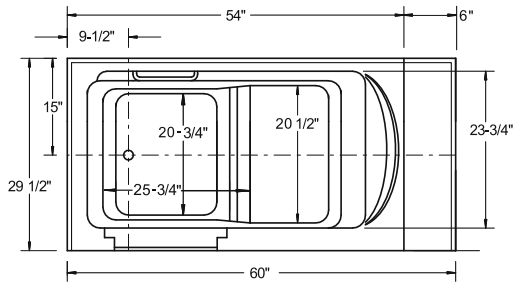

Model B3052 for Tight Bathrooms

- Dimensions: 30"W x 52"L x 40"H
- Seat: 20½ inches wide
- More water depth for a deeper soak

Model B3054 – Most Popular

- Dimensions: 30"W x 54"L x 38"H
- Seat: 20½ inches wide
- Top seller; best tub size for most people

Model B3150 for Tight Bathrooms

- Dimensions: 31"W x 50"L x 36"H
- Often selected for tight bathroom spaces
- Wide seat: 22 in. | Door: 16 in. at top

Model B3153 for 250-300 lb Users

- Dimensions: 31"W x 53"L x 36"H
- Extra bathing space and legroom
- Wide seat: 22 in. | Door: 18 in. at top

Model B3355 – Extra Wide

- Dimensions: 33"W x 55"L x 40"H
- For 300-350 lbs. users
- Extra wide seat: 25½ in. | Door: 23½ in.

Major Options for All Models

1. Soaker Walk-in Tub (No Hydrotherapy Options)
2. Hydromassage Therapy with 10 Adjustable Water Jets
3. Air Massage Therapy with 18 Air Jets
4. Dual Massage Therapy which combines 10 Water Jets and 16 Air Jets

BlissTubs
CHOOSE PEACE OF MIND

Tub Dimensions

B3054

B3052

B3153

B2651

Accessory Options

- Wall-mounted shower slide bar
- In-line heater for hydromassage systems
- Matching end panel for one or two wall installations; selected models only
- Specially tailored shower curtain and rod
- Chromotherapy
- Aromatherapy
- Ozone purification system