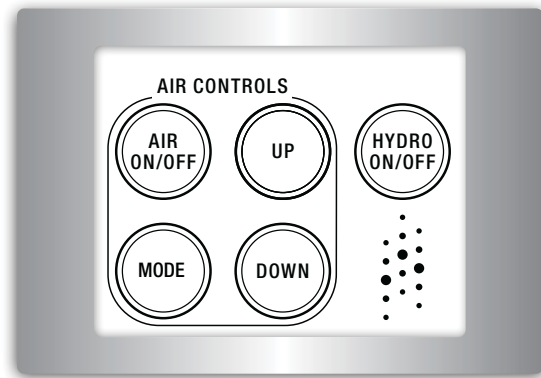

Features

- Colors: White or Bisque
- Left or right-hand door
- Senior-friendly door handle
- Guaranteed leak-proof door
- ADA compliant 17-inch seat height
- Sturdy stainless steel frame
- Seamless woven fiberglass body
- High-gloss, triple-layer gel coat finish
- Security grab bar inside tub
- Matching extension kit to fill 60" tub space
- Senior-friendly drain mechanism
- Super-low 6" door threshold

Bliss-Touch Buttons