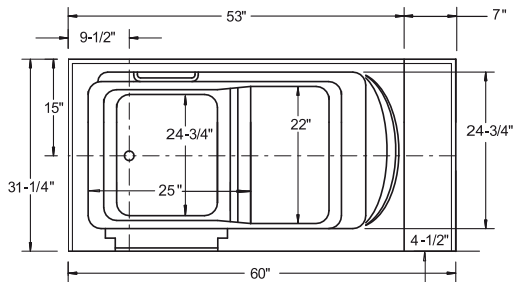

Model B3052 for Tight Bathrooms

- Dimensions: 30"W x 52"L x 40"H
- Seat: 20½ inches wide
- More water depth for a deeper soak

Model B3054 – Most Popular

- Dimensions: 30"W x 54"L x 38"H
- Seat: 20½ inches wide
- Top seller; best tub size for most people

Model B3150 for Tight Bathrooms

- Dimensions: 31"W x 50"L x 36"H
- Often selected for tight bathroom spaces
- Wide seat: 22 in. | Door: 16 in. at top

Model B3153 for 250-300 lb Users

- Dimensions: 31"W x 53"L x 36"H
- Extra bathing space and legroom
- Wide seat: 22 in. | Door: 18 in. at top

Model B3355 – Extra Wide

- Dimensions: 33"W x 55"L x 40"H
- For 300-350 lbs. users
- Extra wide seat: 25½ in. | Door: 23½ in.

Major Options for All Models

1. Soaker Walk-in Tub (No Hydrotherapy Options)
2. Hydromassage Therapy with 10 Adjustable Water Jets
3. Air Massage Therapy with 18 Air Jets
4. Dual Massage Therapy which combines 10 Water Jets and 16 Air Jets

BlissTubs
CHOOSE PEACE OF MIND

Tub Dimensions

B3054

B3052

B3153

B2651

Accessory Options

- Wall-mounted shower slide bar
- In-line heater for hydromassage systems
- Matching end panel for one or two wall installations; selected models only
- Specially tailored shower curtain and rod
- Chromotherapy
- Aromatherapy
- Ozone purification system