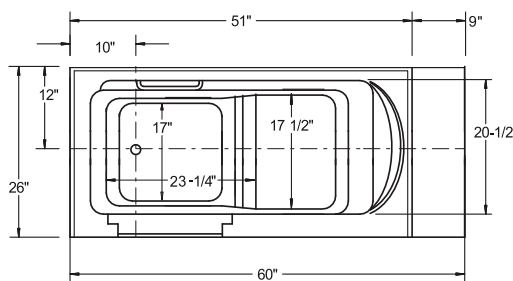

Model B3052 for Tight Bathrooms

- Dimensions: 30"W x 52"L x 40"H
- Seat: 20½ inches wide
- More water depth for a deeper soak

Model B3054 – Most Popular

- Dimensions: 30"W x 54"L x 38"H
- Seat: 20½ inches wide
- Top seller; best tub size for most people

Model B3150 for Tight Bathrooms

- Dimensions: 31"W x 50"L x 36"H
- Often selected for tight bathroom spaces
- Wide seat: 22 in. | Door: 16 in. at top

Model B3153 for 250-300 lb Users

- Dimensions: 31"W x 53"L x 36"H
- Extra bathing space and legroom
- Wide seat: 22 in. | Door: 18 in. at top

Model B3355 – Extra Wide

- Dimensions: 33"W x 55"L x 40"H
- For 300-350 lbs. users
- Extra wide seat: 25½ in. | Door: 23½ in.

Major Options for All Models

1. Soaker Walk-in Tub (No Hydrotherapy Options)
2. Hydromassage Therapy with 10 Adjustable Water Jets
3. Air Massage Therapy with 18 Air Jets
4. Dual Massage Therapy which combines 10 Water Jets and 16 Air Jets

BlissTubs
CHOOSE PEACE OF MIND

Tub Dimensions

B3054

B3052

B3153

B2651

Accessory Options

- Wall-mounted shower slide bar
- In-line heater for hydromassage systems
- Matching end panel for one or two wall installations; selected models only
- Specially tailored shower curtain and rod
- Chromotherapy
- Aromatherapy
- Ozone purification system