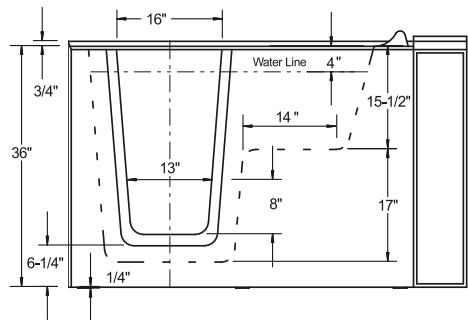

Model B3052 for Tight Bathrooms

- Dimensions: 30"W x 52"L x 40"H
- Seat: 20½ inches wide
- More water depth for a deeper soak

Model B3054 – Most Popular

- Dimensions: 30"W x 54"L x 38"H
- Seat: 20½ inches wide
- Top seller; best tub size for most people

Model B3150 for Tight Bathrooms

- Dimensions: 31"W x 50"L x 36"H
- Often selected for tight bathroom spaces
- Wide seat: 22 in. | Door: 16 in. at top

Model B3153 for 250-300 lb Users

- Dimensions: 31"W x 53"L x 36"H
- Extra bathing space and legroom
- Wide seat: 22 in. | Door: 18 in. at top

Model B3355 – Extra Wide

- Dimensions: 33"W x 55"L x 40"H
- For 300-350 lbs. users
- Extra wide seat: 25½ in. | Door: 23½ in.

Major Options for All Models

1. Soaker Walk-in Tub (No Hydrotherapy Options)
2. Hydromassage Therapy with 10 Adjustable Water Jets
3. Air Massage Therapy with 18 Air Jets
4. Dual Massage Therapy which combines 10 Water Jets and 16 Air Jets

BlissTubs
CHOOSE PEACE OF MIND

Tub Dimensions

B3054

B3052

B3153

B2651

Accessory Options

- Wall-mounted shower slide bar
- In-line heater for hydromassage systems
- Matching end panel for one or two wall installations; selected models only
- Specially tailored shower curtain and rod
- Chromotherapy
- Aromatherapy
- Ozone purification system