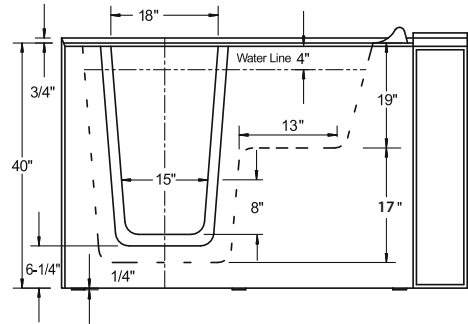

Model B3052 for Tight Bathrooms

- Dimensions: 30"W x 52"L x 40"H
- Seat: 20½ inches wide
- More water depth for a deeper soak

Model B3054 – Most Popular

- Dimensions: 30"W x 54"L x 38"H
- Seat: 20½ inches wide
- Top seller; best tub size for most people

Model B3150 for Tight Bathrooms

- Dimensions: 31"W x 50"L x 36"H
- Often selected for tight bathroom spaces
- Wide seat: 22 in. | Door: 16 in. at top

Model B3153 for 250-300 lb Users

- Dimensions: 31"W x 53"L x 36"H
- Extra bathing space and legroom
- Wide seat: 22 in. | Door: 18 in. at top

Model B3355 – Extra Wide

- Dimensions: 33"W x 55"L x 40"H
- For 300-350 lbs. users
- Extra wide seat: 25½ in. | Door: 23½ in.

Major Options for All Models

1. Soaker Walk-in Tub (No Hydrotherapy Options)
2. Hydromassage Therapy with 10 Adjustable Water Jets
3. Air Massage Therapy with 18 Air Jets
4. Dual Massage Therapy which combines 10 Water Jets and 16 Air Jets

BlissTubs
CHOOSE PEACE OF MIND

Tub Dimensions

B3054

B3052

B3153

B2651

Accessory Options

- Wall-mounted shower slide bar
- In-line heater for hydromassage systems
- Matching end panel for one or two wall installations; selected models only
- Specially tailored shower curtain and rod
- Chromotherapy
- Aromatherapy
- Ozone purification system