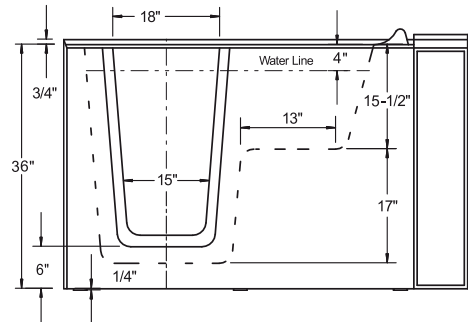

Model B3052 for Tight Bathrooms

- Dimensions: 30"W x 52"L x 40"H
- Seat: 20½ inches wide
- More water depth for a deeper soak

Model B3054 – Most Popular

- Dimensions: 30"W x 54"L x 38"H
- Seat: 20½ inches wide
- Top seller; best tub size for most people

Model B3150 for Tight Bathrooms

- Dimensions: 31"W x 50"L x 36"H
- Often selected for tight bathroom spaces
- Wide seat: 22 in. | Door: 16 in. at top

Model B3153 for 250-300 lb Users

- Dimensions: 31"W x 53"L x 36"H
- Extra bathing space and legroom
- Wide seat: 22 in. | Door: 18 in. at top

Model B3355 – Extra Wide

- Dimensions: 33"W x 55"L x 40"H
- For 300-350 lbs. users
- Extra wide seat: 25½ in. | Door: 23½ in.

Major Options for All Models

1. Soaker Walk-in Tub (No Hydrotherapy Options)
2. Hydromassage Therapy with 10 Adjustable Water Jets
3. Air Massage Therapy with 18 Air Jets
4. Dual Massage Therapy which combines 10 Water Jets and 16 Air Jets

BlissTubs
CHOOSE PEACE OF MIND

Tub Dimensions

B3054

B3052

B3153

B2651

Accessory Options

- Wall-mounted shower slide bar
- In-line heater for hydromassage systems
- Matching end panel for one or two wall installations; selected models only
- Specially tailored shower curtain and rod
- Chromotherapy
- Aromatherapy
- Ozone purification system